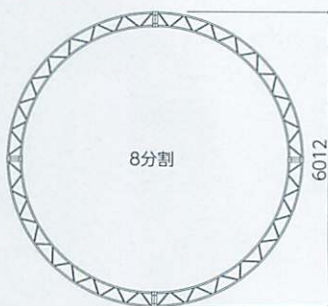

## 規格

Φ3000  
300BR3000

Φ4000  
300BR4000

Φ6000  
300BR6000

## 規格

200mm	200B0200	
900mm	200B0900	
1,200mm	200B1200	
1,500mm	200B1500	
1,800mm	200B1800	
2,100mm	200B2100	
2,400mm	200B2400	
2,700mm	200B2700	
3,000mm	200B3000	
3,600mm	200B3600	