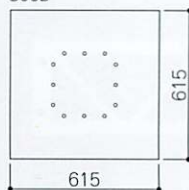

ベース 20kg
300B