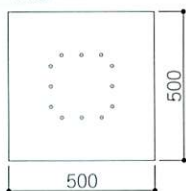

ベース 10kg
200B